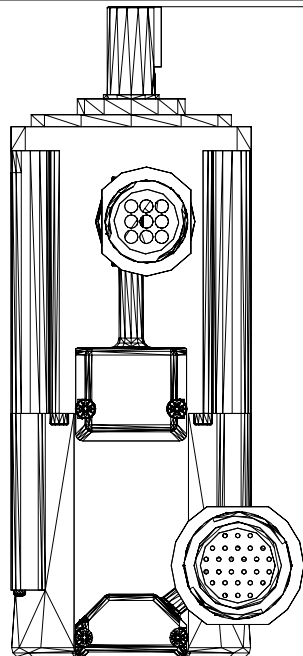

73.17 [2 7/8]

157.56 [6 13/64]

162.51 [6 25/64]

TLY-A230P-BJ64AA

Servo Motor, NEMA 23,
5000 rpm, Absolute
Encoder, Battery-Backed,
Multi-Turn, IP65 housing,
w/Brake