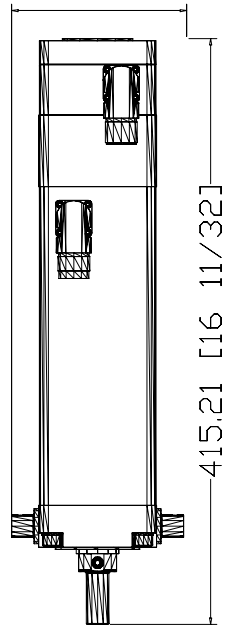

124.13 [4 57/64]

MPAI-x3150xM32B  
MP Series Heavy Duty  
Electric Cylinder, 83 mm  
Trunnion Mt., 150mm  
stroke, 230V/460V Servo,  
Ball/Roller Screw