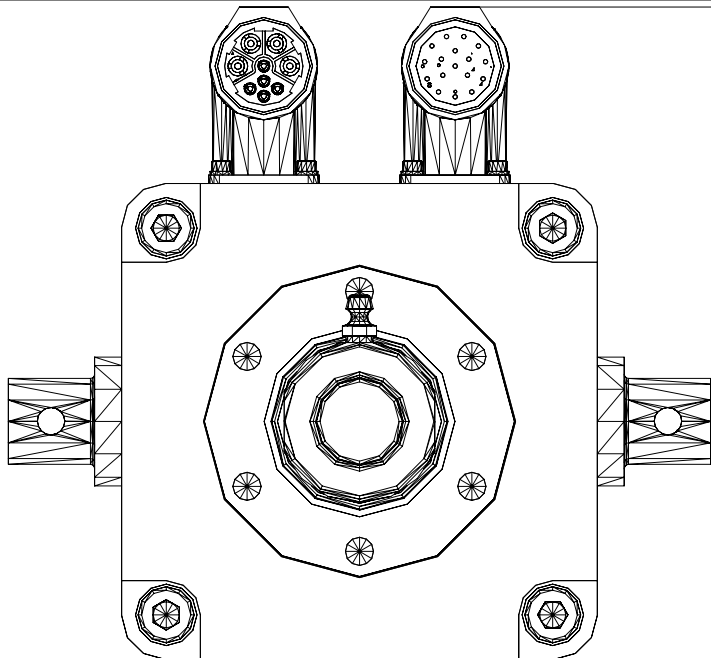

163.13 [6 27/64]

620.64 [24 7/16]

151.48 [5 31/32]

MPAI-x4300xM32B
MP Series Heavy Duty
Electric Cylinder, 110 mm
Trunnion Mt., 300mm
stroke, 230V/460V Servo,
Ball/Roller Screw