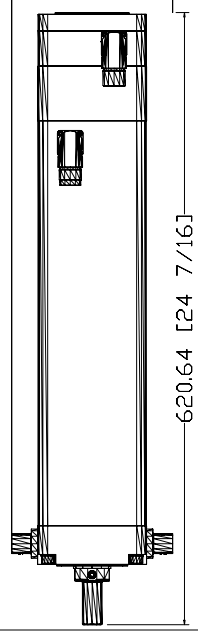

163.13 [6 27/64]

620.64 [24 7/16]

151.48 [5 31/32]

MPAI-x4300xM32B
MP Series Heavy Duty
Electric Cylinder, 110 mm
Trunnion Mt., 300mm
stroke, 230V/460V Servo,
Ball/Roller Screw