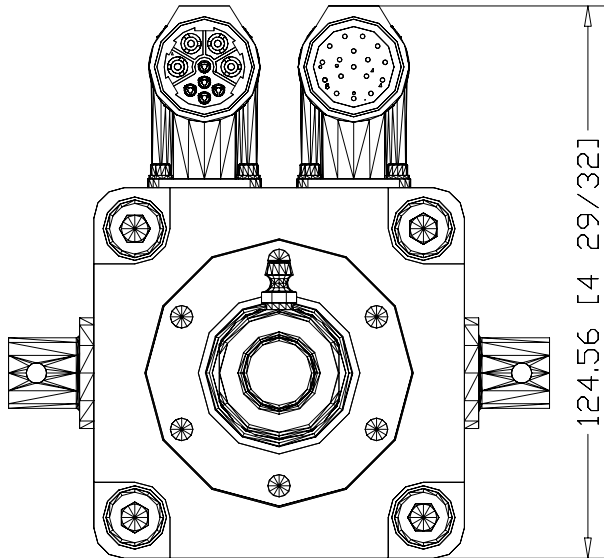

122.01 [4 51/64]

767.77 [30 15/64]

124.56 [4 29/32]

MPAI-x3450xM34B
MP Series Heavy Duty
Electric Cylinder, 83 mm
Trunnion Mt., 450mm
stroke, 230V/460V Servo,
Ball/Roller Screw w/Brake