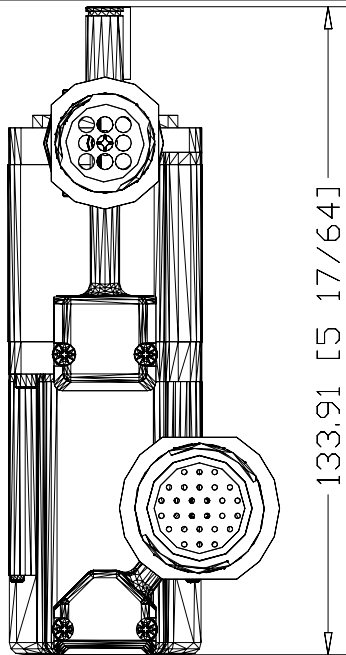

56.12 [2 13/64]

137.64 [5 27/64]

133.91 [5 17/64]

TLY-A130T-HJ64AA

Servo Motor, NEMA 17,  
6000 rpm, Incremental  
Encoder (2000 lines), IP65  
housing, w/Brake