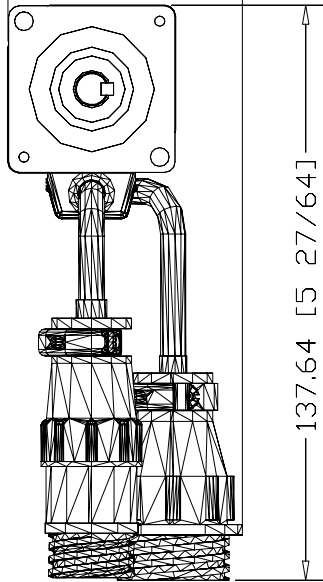

56.12 [2 13/64]

137.64 [5 27/64]

133.91 [5 17/64]

TLY-A130T-HJ64AA

Servo Motor, NEMA 17,  
6000 rpm, Incremental  
Encoder (2000 lines), IP65  
housing, w/Brake