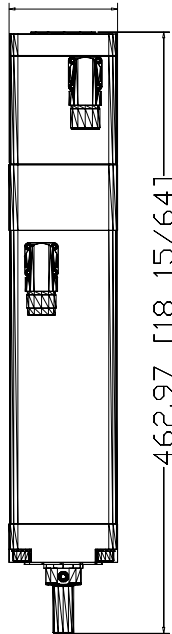

83.57 [3 19/64]

MPAI-x3150xM34A
MP Series Heavy Duty
Electric Cylinder, 83 mm
Std. Mt., 150mm stroke,
230V/460V Servo,
Ball/Roller Screw w/Brake