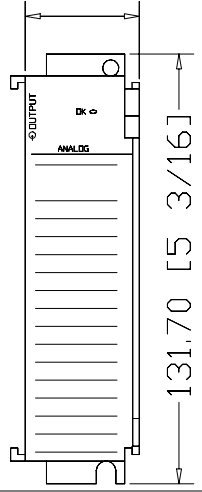

35.00 [1 3/8]

1769-0F8C  
8 Channel Analog  
Current Output Module

87.00 [3 27/64]