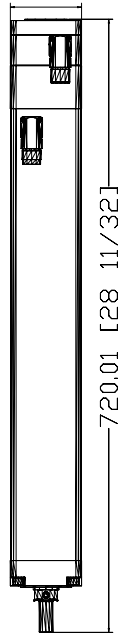

83.57 [3 19/64]

720.01 [28 11/32]

124.56 [4 29/32]

MPAI-x3450xM32A
MP Series Heavy Duty
Electric Cylinder, 83 mm
Std. Mt., 450mm stroke,
230V/460V Servo,
Ball/Roller Screw