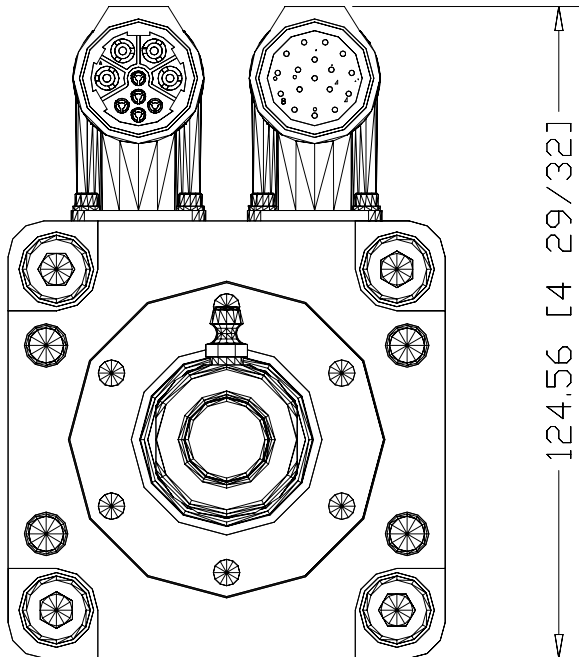

83.57 [3 19/64]

720.01 [28 11/32]

124.56 [4 29/32]

MPAI-x3450xM32A
MP Series Heavy Duty
Electric Cylinder, 83 mm
Std. Mt., 450mm stroke,
230V/460V Servo,
Ball/Roller Screw