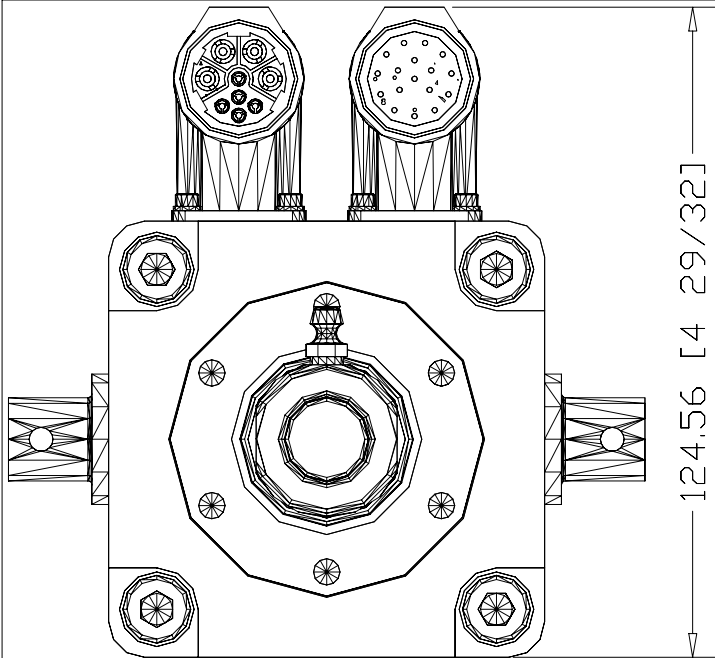

123.59 [4 55/64]

615.37 [24 15/64]

MPAI-x3300xM34B
MP Series Heavy Duty
Electric Cylinder, 83 mm
Trunnion Mt., 300mm
stroke, 230V/460V Servo,
Ball/Roller Screw w/Brake

124.56 [4 29/32]