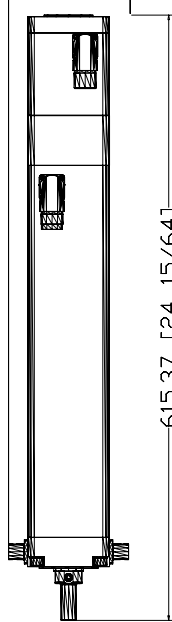

123.59 [4 55/64]

615.37 [24 15/64]

MPAI-x3300xM34B
MP Series Heavy Duty
Electric Cylinder, 83 mm
Trunnion Mt., 300mm
stroke, 230V/460V Servo,
Ball/Roller Screw w/Brake

124.56 [4 29/32]