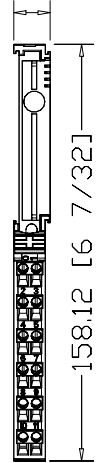

13.75 [35/64]

1734-TB3  
12-Position IP20  
Screw Terminal Base