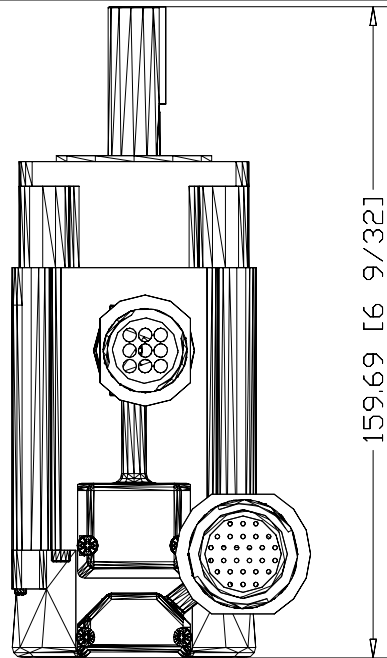

73.31 [2 57/64]

169.80 [6 11/16]

159.69 [6 9/32]

TLY-A230T-HJ62AN

Servo Motor, NEMA 23,
6000 rpm, Incremental
Encoder (2000 lines), IP65
housing, NEMA