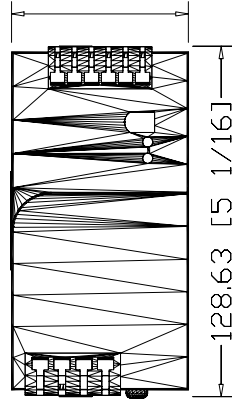

64.91 [2 9/16]

1606-XLS480E-3  
AC/DC DINRail mount  
Performance Series Power  
Supply, 480W, 24-28V  
3-Phase