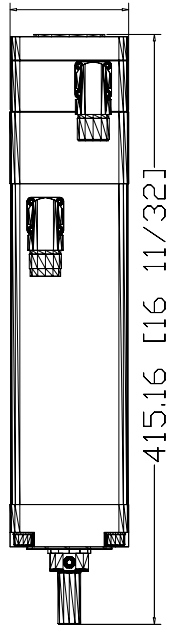

83.57 [3 19/64]

415.16 [16 11/32]

124.56 [4 29/32]

MPAI-x3150xM32A  
MP Series Heavy Duty  
Electric Cylinder, 83 mm  
Std. Mt., 150mm stroke,  
230V/460V Servo,  
Ball/Roller Screw