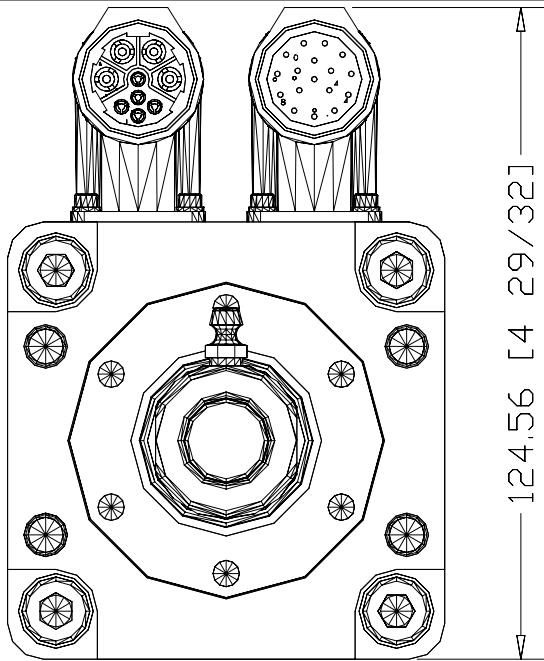

83.57 [3 19/64]

415.16 [16 11/32]

124.56 [4 29/32]

MPAI-x3150xM32A  
MP Series Heavy Duty  
Electric Cylinder, 83 mm  
Std. Mt., 150mm stroke,  
230V/460V Servo,  
Ball/Roller Screw