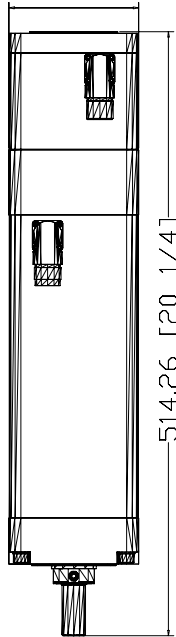

110.49 [4 11/32]

514.26 [20 1/4]

151.48 [5 31/32]

MPAI-x4150xM34A
MP Series Heavy Duty
Electric Cylinder, 110 mm
Std. Mt., 150mm stroke,
230V/460V Servo,
Ball/Roller Screw w/Brake