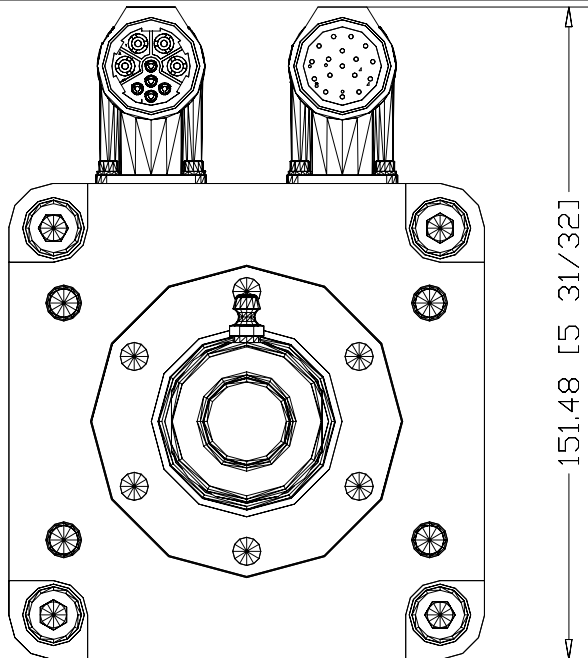

110.49 [4 11/32]

514.26 [20 1/4]

151.48 [5 31/32]

MPAI-x4150xM34A
MP Series Heavy Duty
Electric Cylinder, 110 mm
Std. Mt., 150mm stroke,
230V/460V Servo,
Ball/Roller Screw w/Brake