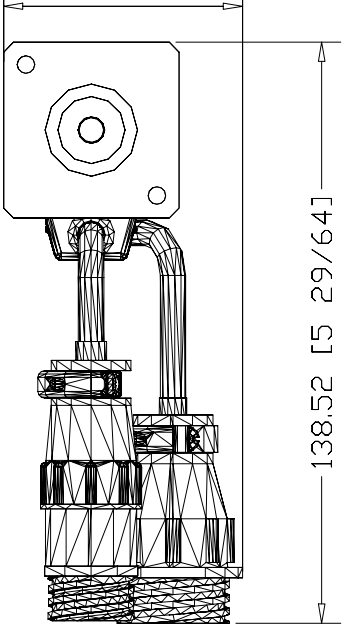

57.00 [2 1/4]

138.52 [5 29/64]

91.50 [3 39/64]

TLY-A120T-HK62AN

Servo Motor, NEMA 17,  
6000 rpm, Incremental  
Encoder (2000 lines), IP65  
housing, NEMA