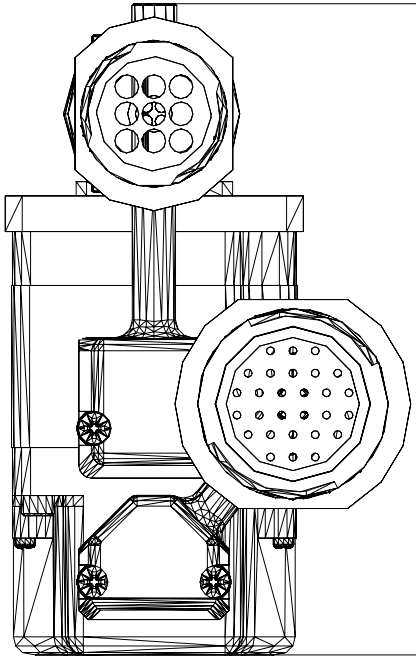

57.00 [2 1/4]

138.52 [5 29/64]

91.50 [3 39/64]

TLY-A120T-HK62AN

Servo Motor, NEMA 17,  
6000 rpm, Incremental  
Encoder (2000 lines), IP65  
housing, NEMA