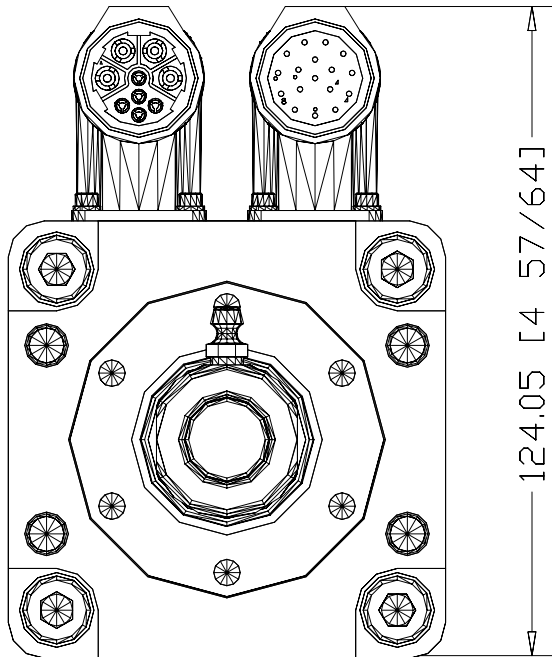

83.57 [3 19/64]

767.77 [30 15/64]

124.05 [4 57/64]

MPAI-x3450xM34A  
MP Series Heavy Duty  
Electric Cylinder, 83 mm  
Std. Mt., 450mm stroke,  
230V/460V Servo,  
Ball/Roller Screw w/Brake