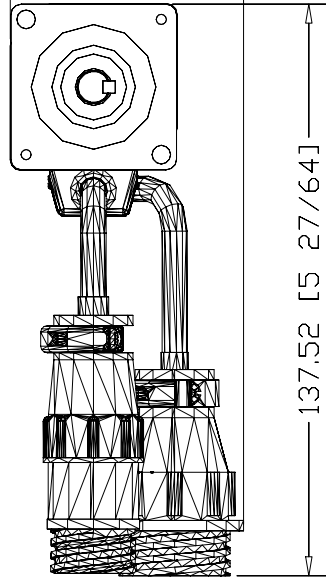

56.12 [2 13/64]

137.52 [5 27/64]

133.91 [5 17/64]

TLY-A130P-BJ64AA

Servo Motor, NEMA 17,
5000 rpm, Absolute
Encoder, Battery-Backed,
Multi-Turn, IP65 housing,
w/Brake