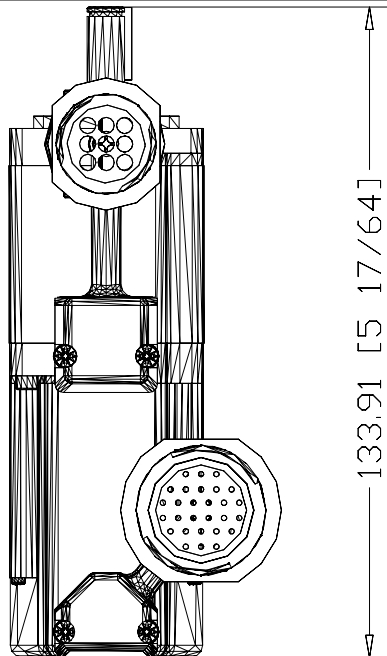

56.12 [2 13/64]

137.52 [5 27/64]

133.91 [5 17/64]

TLY-A130P-BJ64AA

Servo Motor, NEMA 17,
5000 rpm, Absolute
Encoder, Battery-Backed,
Multi-Turn, IP65 housing,
w/Brake