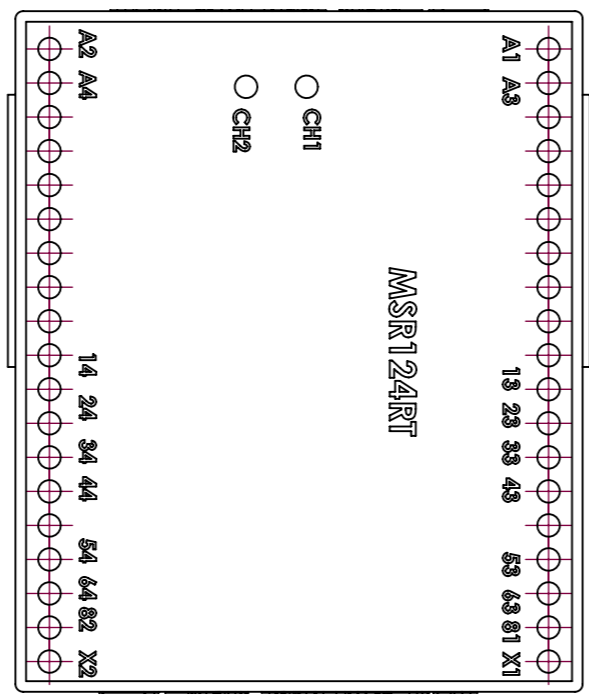

ALL DIMENSIONS ARE REFERENCE ONLY

DO NOT SCALE

ALL DIMENSIONS ARE REFERENCE ONLY

This drawing is the property of Rockwell Automation & may not be used for any other purpose other than that for which it was supplied without the express written authority of Rockwell Automation.

DRG No.
MSR124RT

THIRD ANGLE PROJ. SCALE 1:1

MATERIAL N/A

FINISH N/A

TITLE MONITORING SAFETY RELAY

DRAWN	DATE
CHECKED	DATE
APPROVED	DATE

Drawing No.
MSR124RT
Rockwell Automation