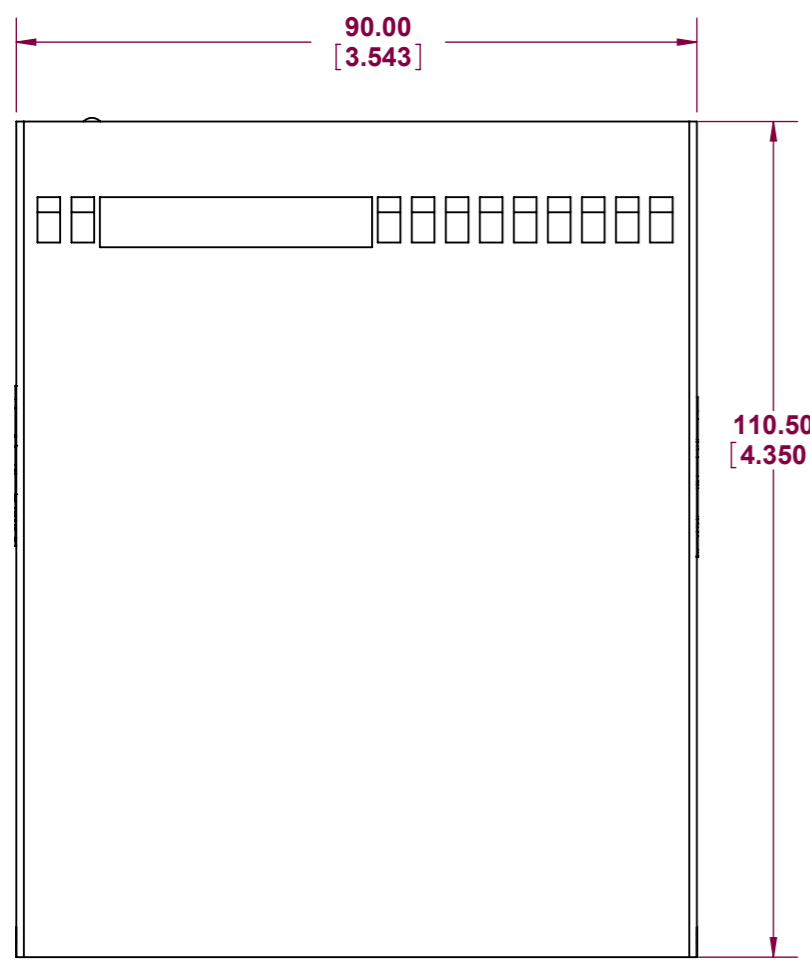

ALL DIMENSIONS ARE REFERENCE ONLY

DO NOT SCALE

ALL DIMENSIONS ARE REFERENCE ONLY

This drawing is the property of Rockwell Automation & may not be used for any other purpose other than that for which it was supplied without the express written authority of Rockwell Automation.

DRG No.
MSR124RT

THIRD ANGLE PROJ. SCALE 1:1

MATERIAL N/A

FINISH N/A

TITLE MONITORING SAFETY RELAY

DRAWN	DATE
CHECKED	DATE
APPROVED	DATE

Drawing No.
MSR124RT
Rockwell Automation