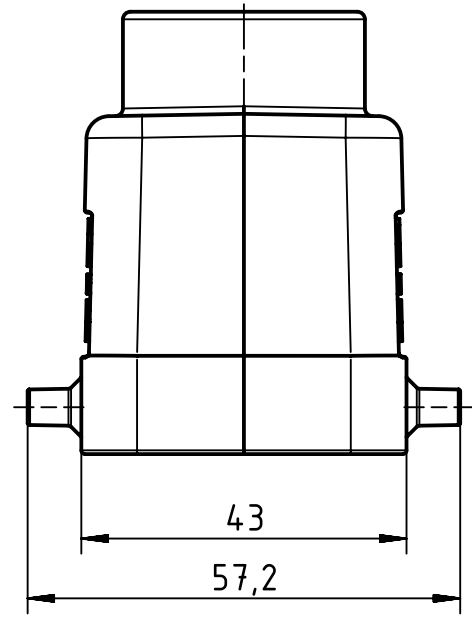

A

B

C

D

	All Dimensions in mm Original Size DIN A4		Scale 1:1	Free size tol.		Ref.		
						Sub.		
	All rights reserved		Created by HELLMANN	Inspected by GERB	Standardisation RUETERA	Date 2019-12-02	State Final Release	
	Department EL PD		Title Han 10B-HTE-LC-4 Pegs-M25				Doc-Key / ECM-Nr. 100192235/UGD/004/D 500000161508	
HARTING Electric GmbH & Co. KG D-32339 Espelkamp			Type TB	Number 19 30 010 1421			Rev. D	Page 1/1