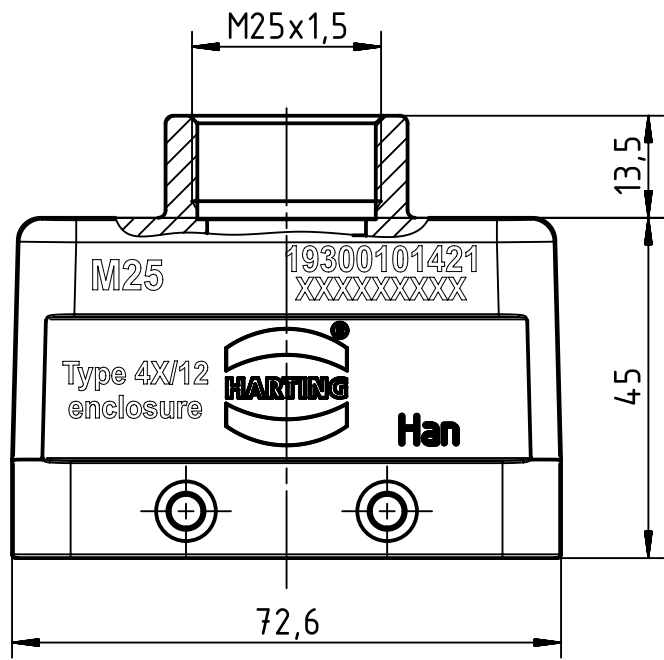

A

B

C

D

	All Dimensions in mm Original Size DIN A4		Scale 1:1	Free size tol.		Ref.		
						Sub.		
	All rights reserved		Created by HELLMANN	Inspected by GERB	Standardisation RUETERA	Date 2019-12-02	State Final Release	
	Department EL PD		Title Han 10B-HTE-LC-4 Pegs-M25				Doc-Key / ECM-Nr. 100192235/UGD/004/D 500000161508	
HARTING Electric GmbH & Co. KG D-32339 Espelkamp			Type TB	Number 19 30 010 1421			Rev. D	Page 1/1