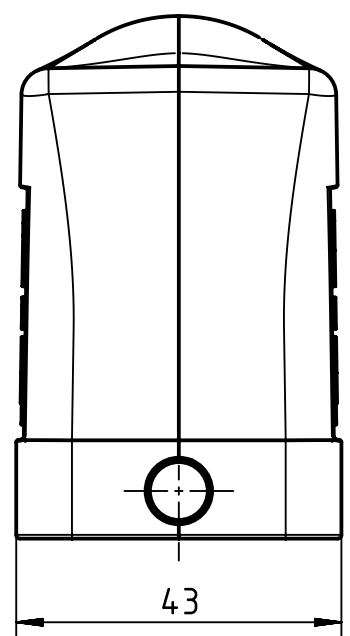

1 2 3 4 5 6

A

B

C

D

	All Dimensions in mm Original Size DIN A4		Scale 1:1	Free size tol.		Ref.
						Sub.
	All rights reserved		Created by SPRENB	Inspected by GERB	Standardisation RUETERA	Date 2020-01-06
	Department EL PD					State Final Release
HARTING Electric GmbH & Co. KG D-32339 Espelkamp			Title Han 16B Hood side entry M25			Doc-Key / ECM-Nr. 1001834.10/UGD/004/D 500000163000
			Type TB	Number 19 30 016 1541		Rev. D Page 1/1