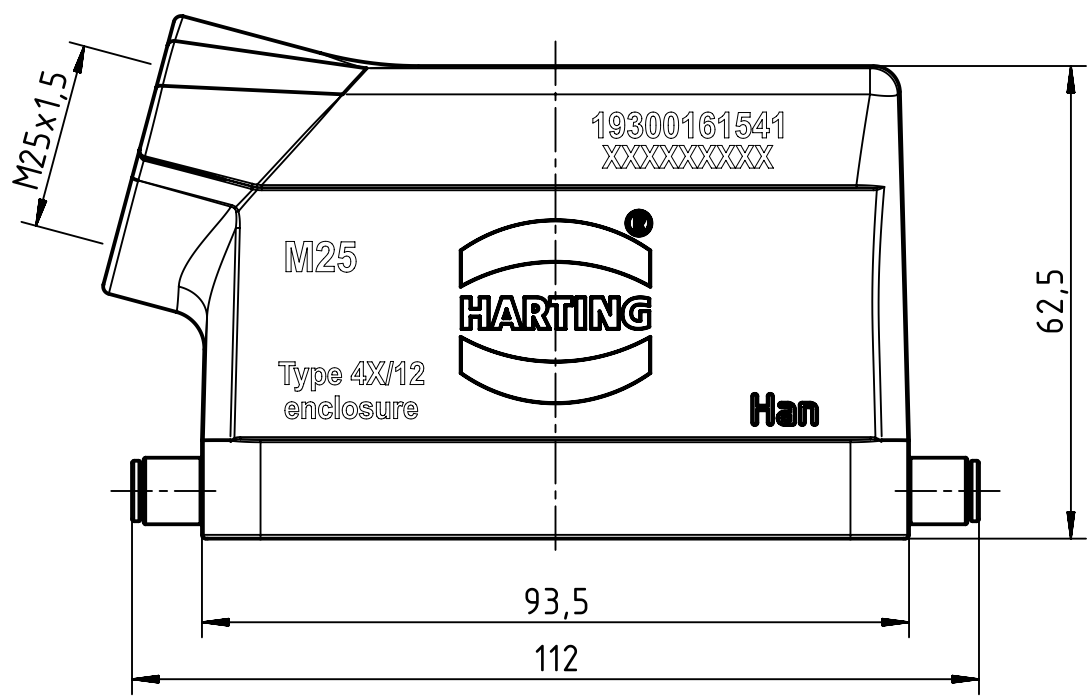

1 2 3 4 5 6

A

B

C

D

	All Dimensions in mm Original Size DIN A4		Scale 1:1	Free size tol.		Ref.
						Sub.
	All rights reserved		Created by SPRENB	Inspected by GERB	Standardisation RUETERA	Date 2020-01-06
	Department EL PD					State Final Release
HARTING Electric GmbH & Co. KG D-32339 Espelkamp			Title Han 16B Hood side entry M25			Doc-Key / ECM-Nr. 1001834.10/UGD/004/D 500000163000
			Type TB	Number 19 30 016 1541		Rev. D Page 1/1